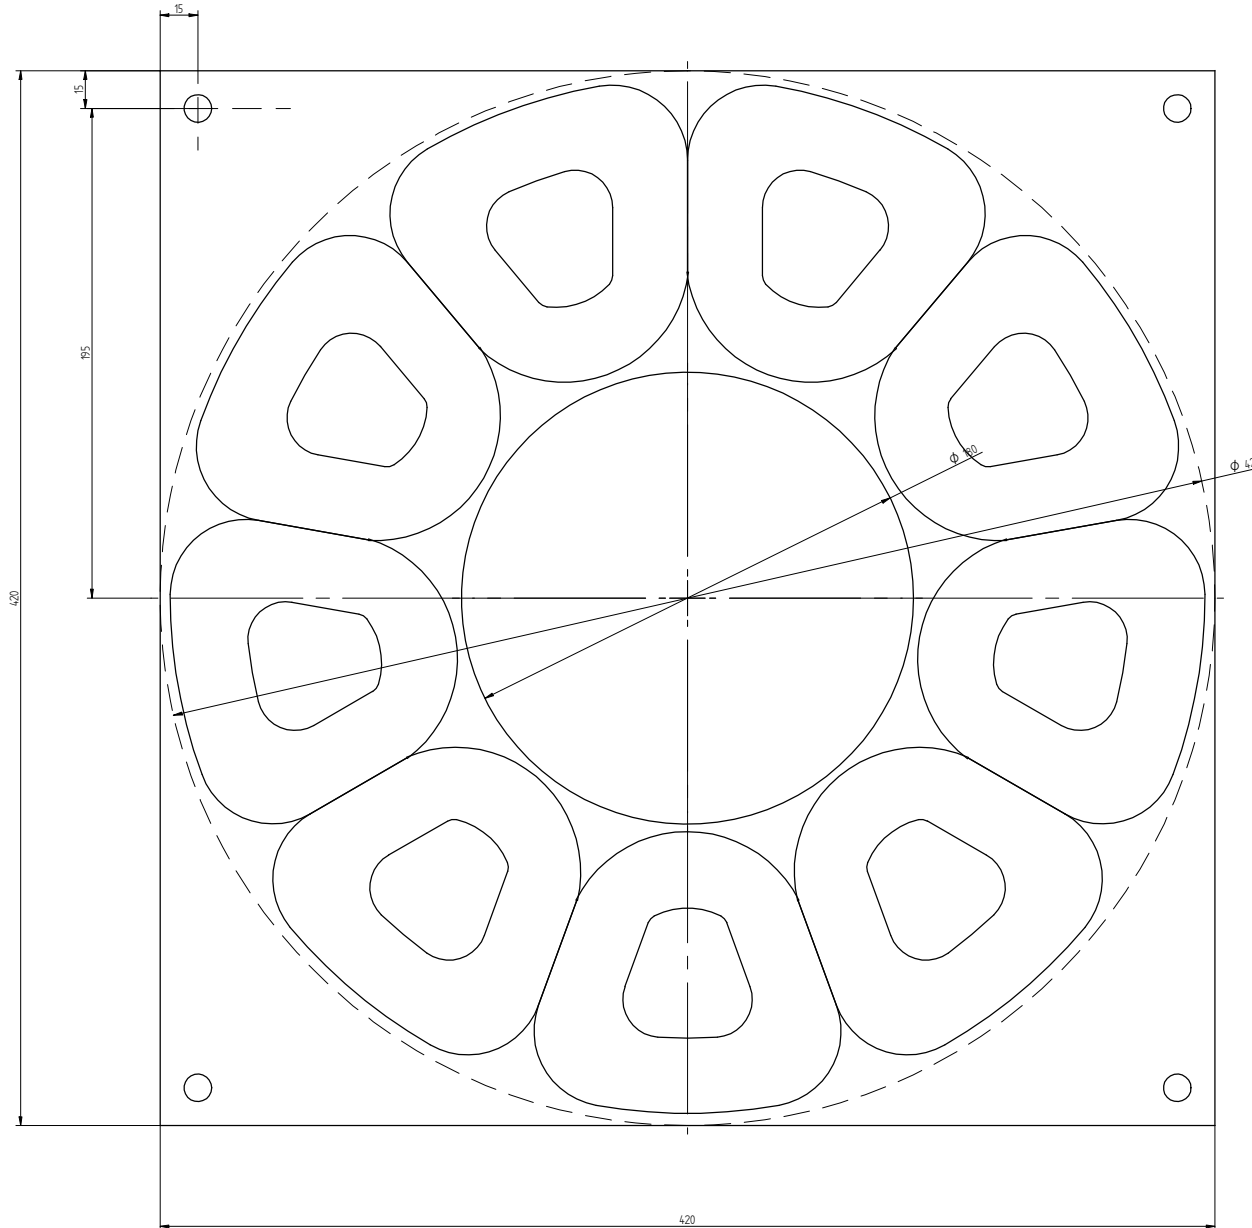

REVISION HISTORY			
REV	DESCRIPTION	DATE	APPROVED

	NAME	DATE	<b>SOLID EDGE</b>	
DRAWN	Flemm Tamas	08/27/07	UGS - The PLM Company	
CHECKED			TITLE	
ENG APPR			Generator 24V - 1kWh	
MGR APPR			SIZE	
			A1	
UNLESS OTHERWISE SPECIFIED DIMENSIONS ARE IN MILLIMETERS ANGLES ±0.1°			FILE NAME	Generator.dfl
			SCALE	WEIGHT
				SHEET 1 OF 1